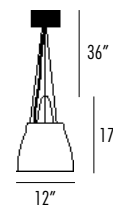

OC100
OC102
OC104