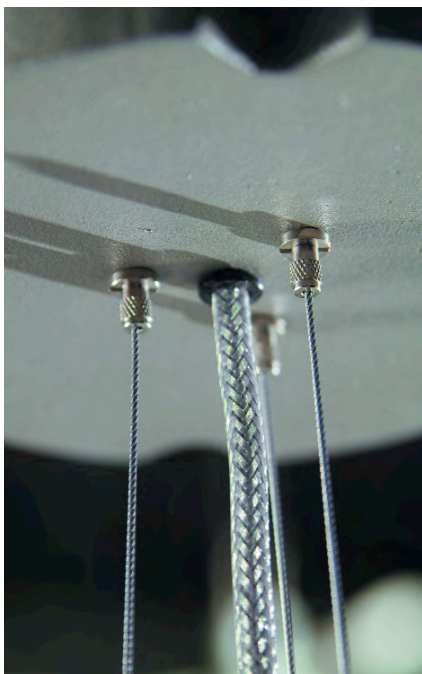

OC100
OC102
OC104

Ballast compartment and suspension adjustment detail.

D A T A

MATERIALS

Extruded aluminum ballast housing module with a fine linear stria pattern. Cast aluminum removable ballast housing cover for quick maintenance. Up-light glass cone. Aluminum reflector shade.

ELECTRICAL

HIGH INTENSITY DISCHARGE (H.I.D)

BALLAST Core and coil H.P.F.

SOCKET Pulse rated 4KV porcelain body with a nickel-plated screw shell and a center contact rated 600V. Supplied with 200°C leads.

COMPACT FLUORESCENT

BALLAST Rapid start electronic smart ballast with a .98 power factor, end of life circuit protection. 120V/277V (347V on request).

SOCKET Thermoplastic rated for 75W-600V. Supplied with 105°C leads.

FINISH

Five-stage preparation process including an environmentally friendly alloy sealant. Polyester powder coating is applied through an electrostatic process and oven cured for long-term durability against color deterioration.

MOUNTING

Mounted directly to finished surface over a recessed 4" octagonal junction box. Maximum weight 1.5lbs. Set of field adjustable cables.

CERTIFICATION

Tested to UL1598 standards, cULus listed dry location.

OCTANE	METAL HALIDE			COMPACT FLUORESCENT				INC.
SUFFIX	M50	M70	M100	F126	F132	F142	F157	A150
SOURCE	50W ED17	70W ED17	100W ED17	1x26W 6x24q	1x32W 6x24q	1x42W 6x24q	1x57W 6x24q	150W A21
Up/down light								
OC100 Alum. cone	•	•	•	•	•	•	•	•
OC102 Blue cone	•	•	•	•	•	•	•	•
OC104 White cone	•	•	•	•	•	•	•	•
OPTIONS	Dimming ballast: [-DM1] 1x26/32/42w :: Clear lens [-L14]							

Please refer to detailed specification sheet for further information and additional options

www.luminis.com